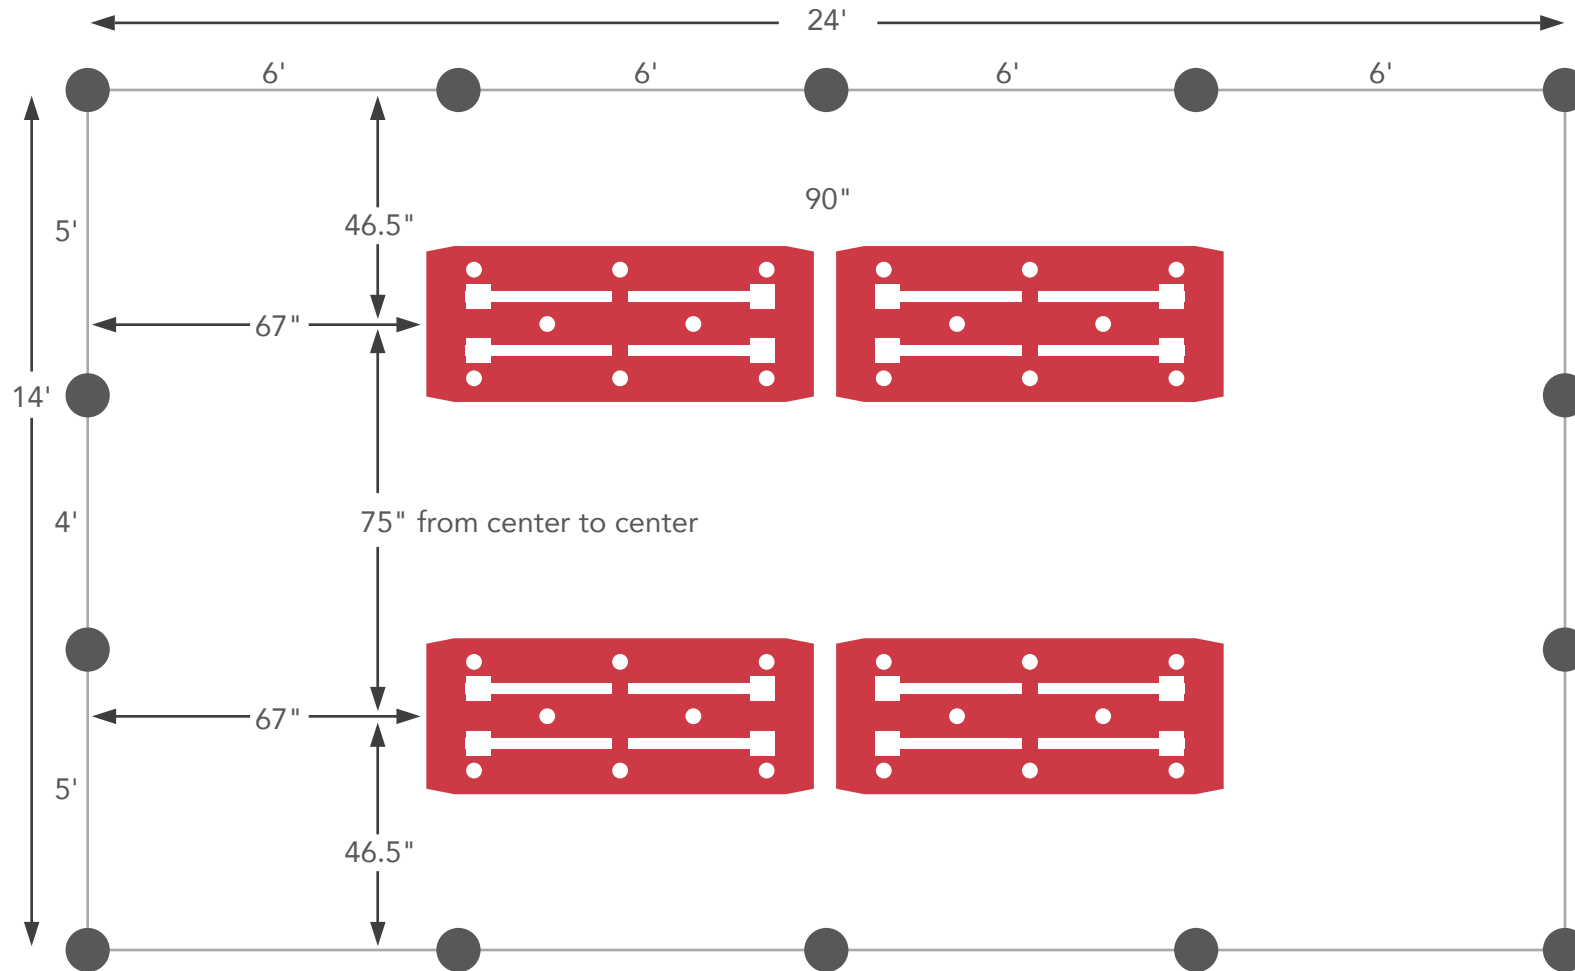

# D-200 Floor System

## Complete Do-It-Yourself Installation Instructions

14 Anchor Pots (3.5" diameter)

Rack Installation Note: Set depth gauge at 4.5" from the top surface of rack.